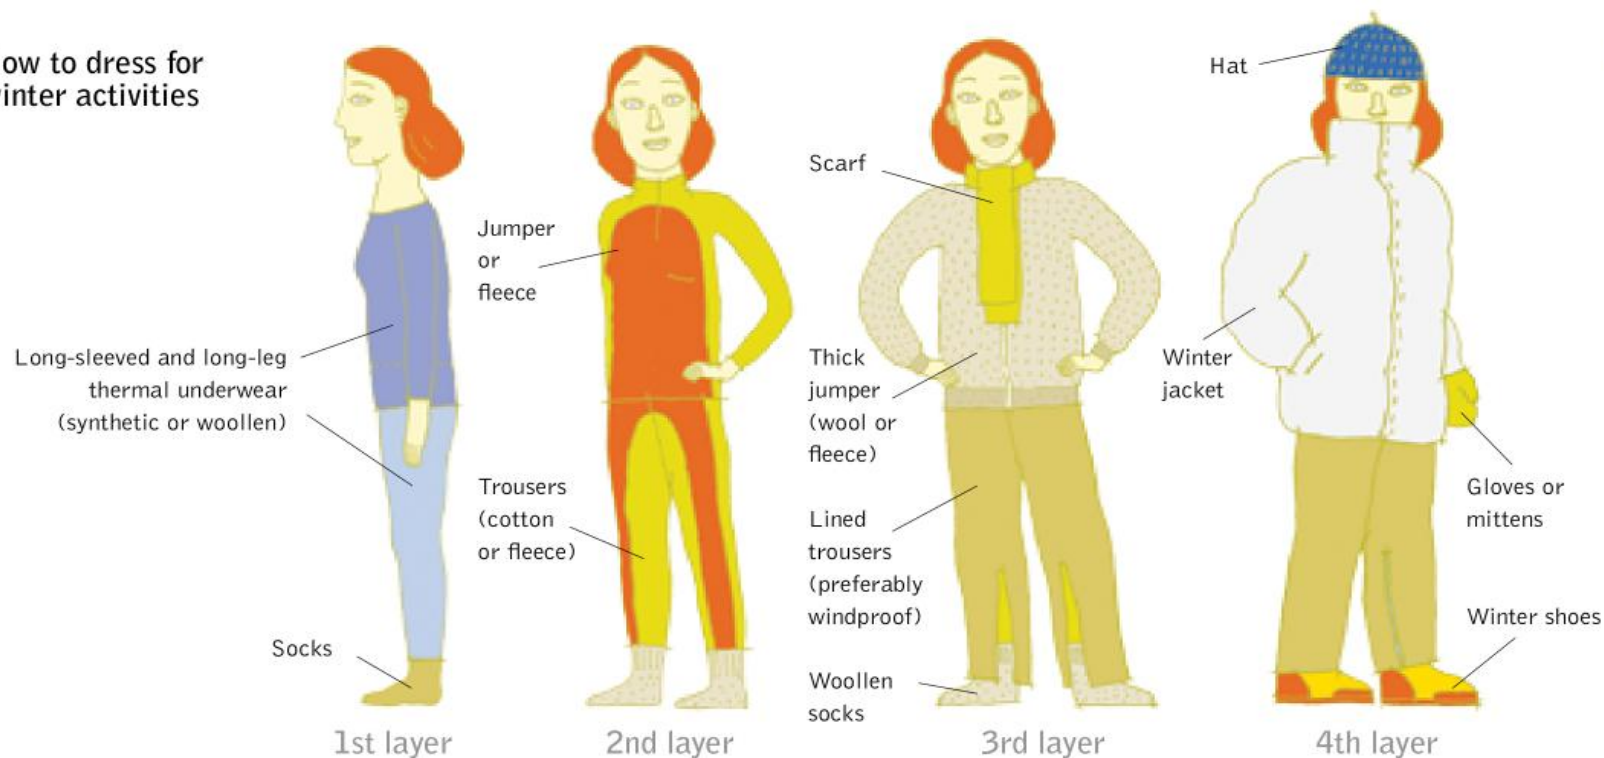

Practical information

LYNGSFJORD
adventure

How to dress for
winter activities

Lyngsfjord Adventure AS | Gamle Helsehus N-9046 Oteren Norway | Phone: +47 77 71 55 88
Email: post@lyngsfjord.com